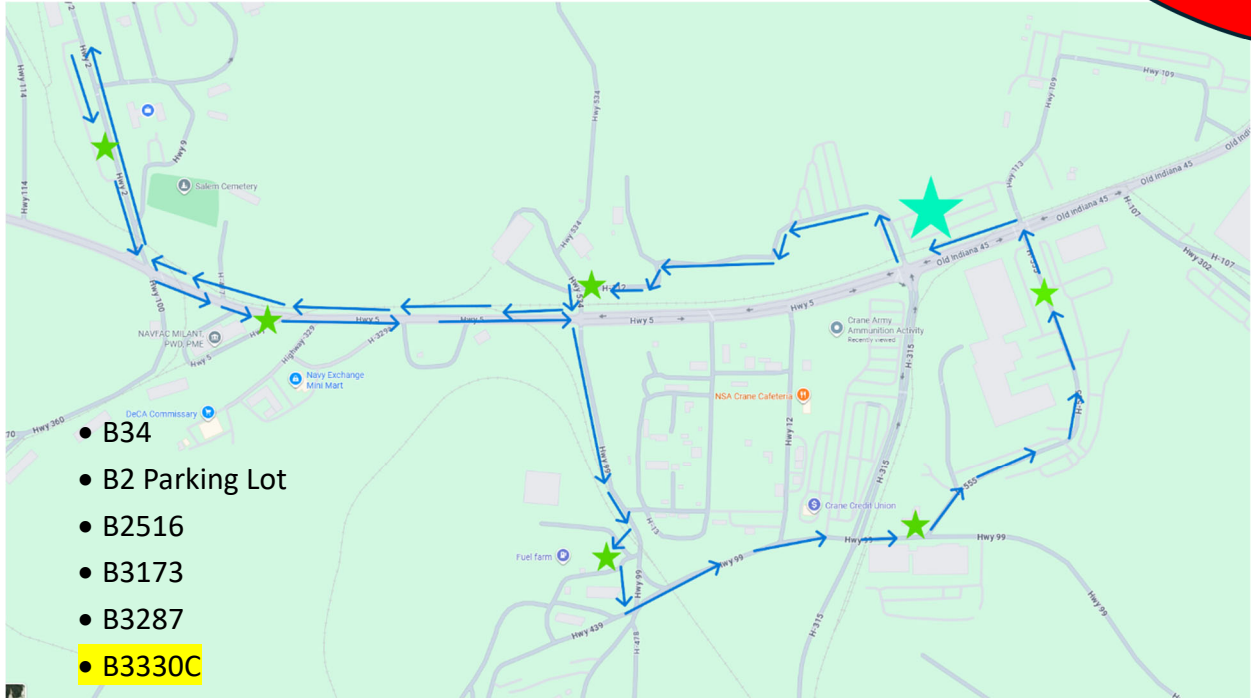

Meet the Mission Bus Routes/Schedules

Buses will begin service starting at 0930 and end service at 1430.

Two routes available; scheduled approximately every 15 minutes.

Blue Route: West side parking lot drop off (estimated route time of 15 minutes)

Reminder:
No Bags or Purses

Red Route: East side parking lot drop off (estimated route time of 15 minutes)